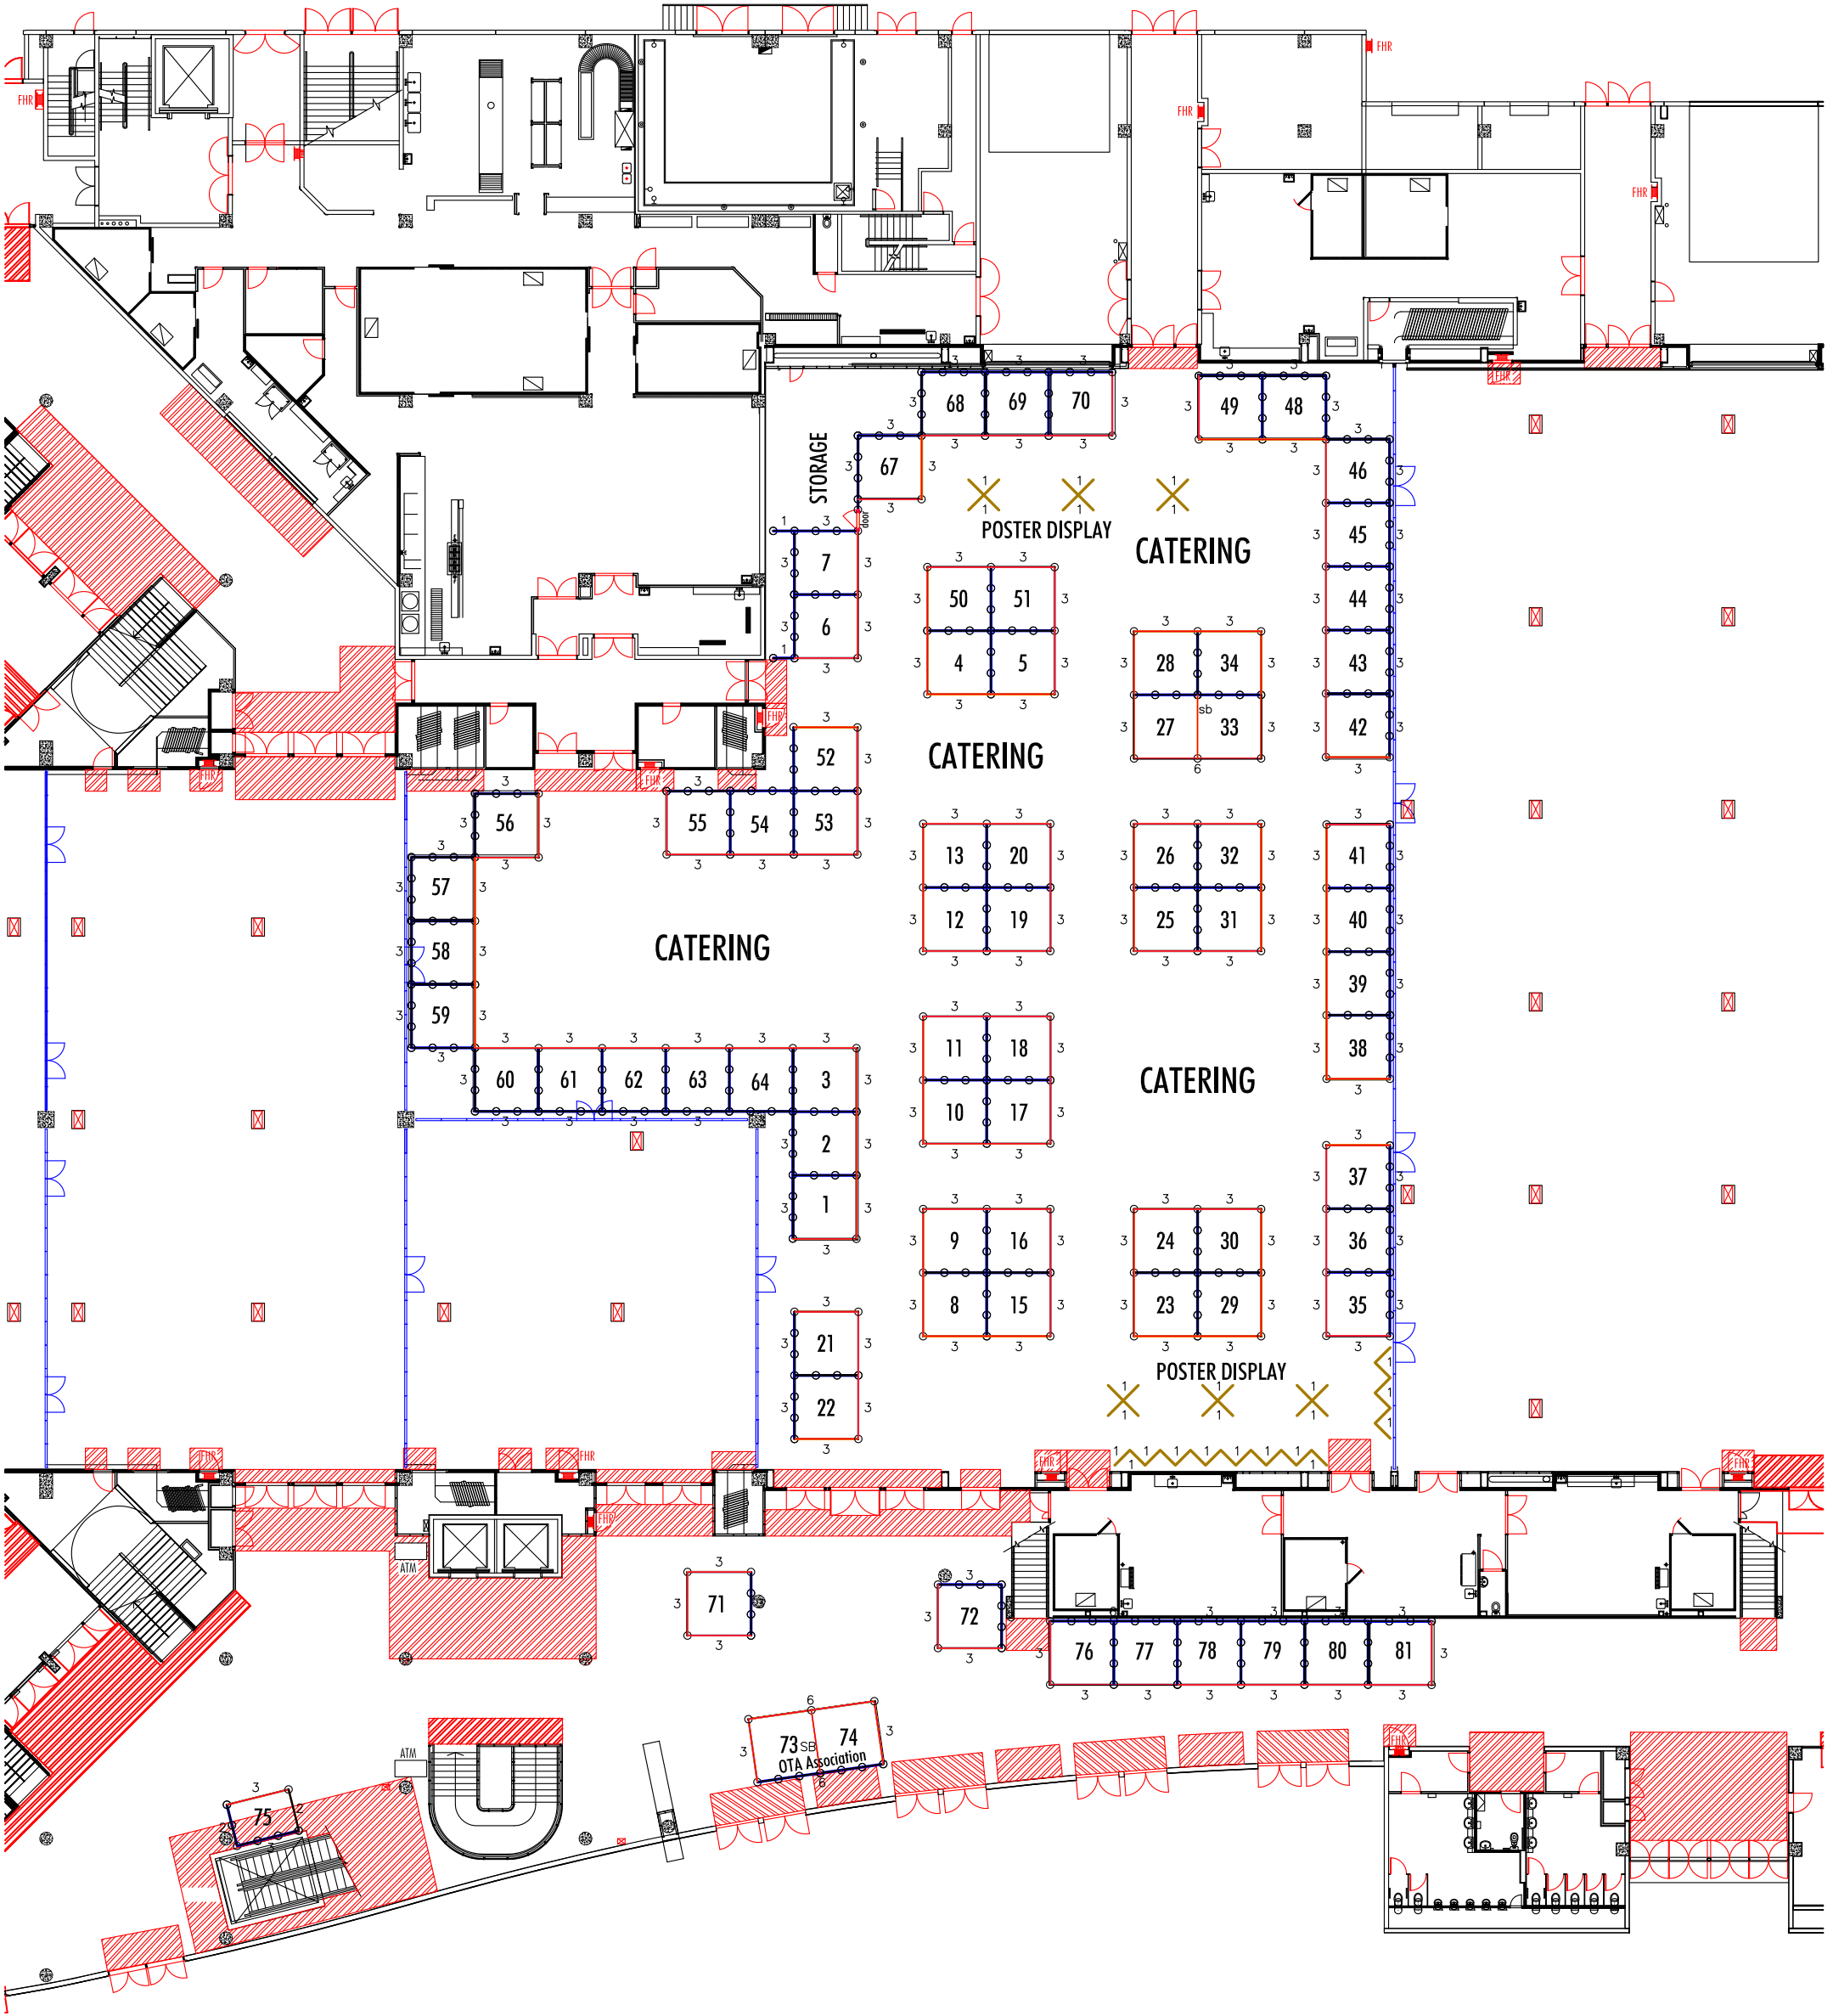

BUILD PLAN SIGN OFF			
SALES		CAD	
OPERATIONS		CLIENT	

PANEL	TBC	LIGHTS	2x150W/9sqm
FASCIA	TBC	POWER	1x4AMP/9sqm
CARPET	TBC		

- Shell Panel 2.4m H
- Shell Panel 3.4m H
- Post

EXPONET
 EXHIBITION & EVENT SERVICES
 www.exponet.com.au

TITLE
 OT CONFERENCE 2011

VENUE | GCEC, HALL 1
DATE | 28 JUNE 1 JULY 2011

SCALE: | 1 : 300@A3 **CAD:** | STEFAN PAPAS
DWG: | X:\2011\GCEC\OTConference2011.dwg
DATE: | 10 MAY 2011 **REV:** | 19 **BY:** | sg